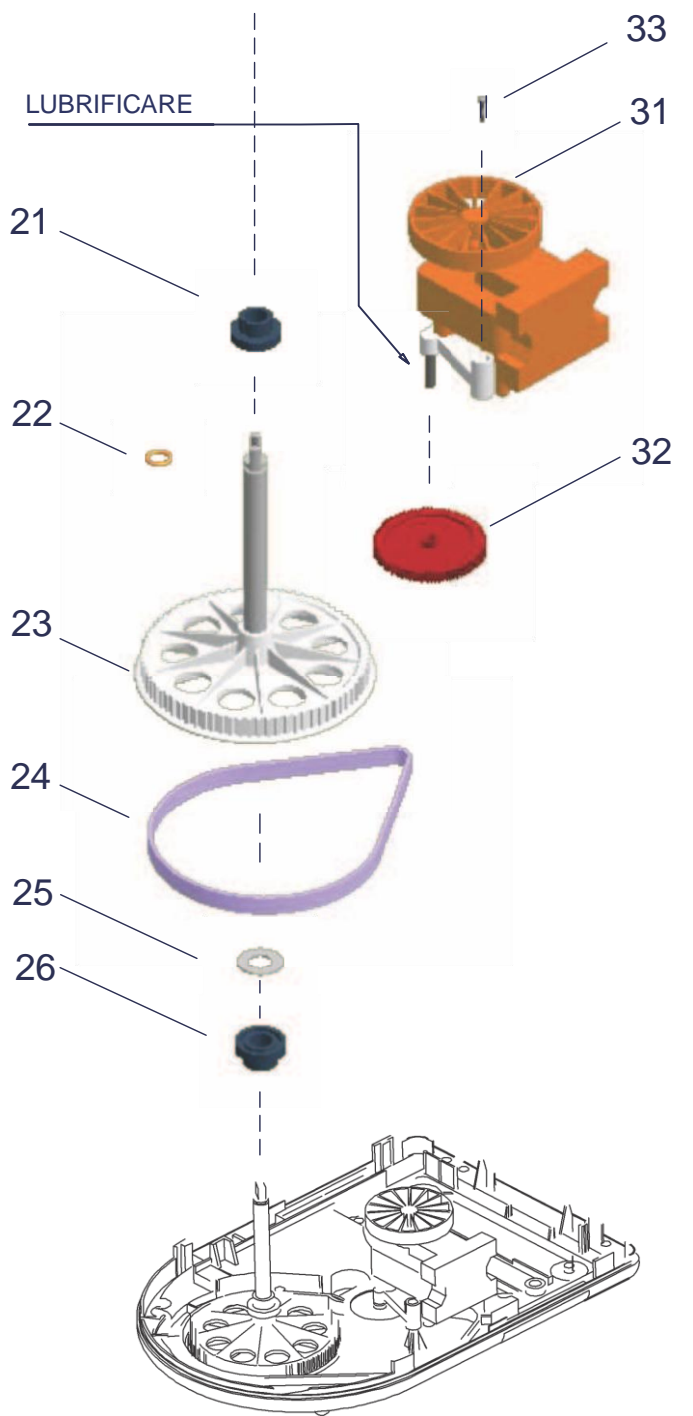

NEMOX®
PROFESSIONAL CLASS

000000000000000000000000
GELATISSIMO EXCLUSIVE

000 0000
Pezzi Maurizio

000000000000000000000000
0036610250R02

000000000000000000000000
29-10-2012

000000000000000000000000
00A0500E

000000 0
2/3