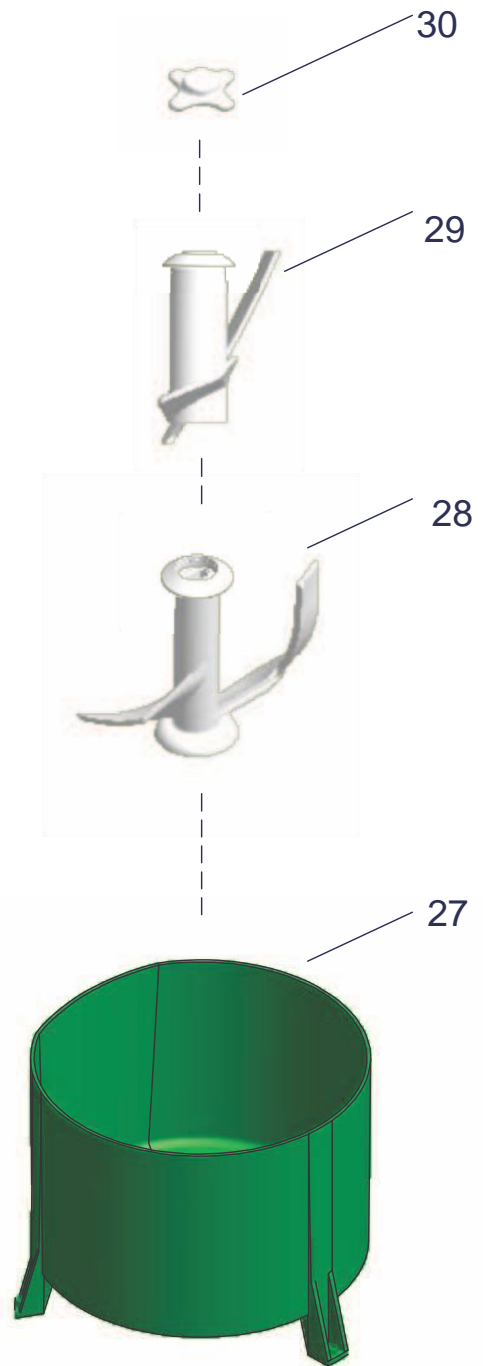

NEMOX®
PROFESSIONAL CLASS

000000000000000000000000
GELATISSIMO EXCLUSIVE

000 0000
Pezzi Maurizio

000000000000000000000000
0036610250R02

000000000000000000000000
29-10-2012

000000000000000000000000
00A0500E

000000 0
2/3